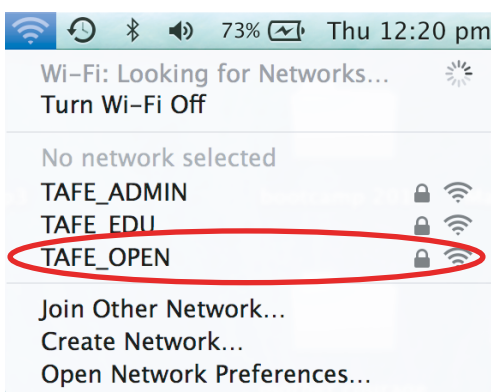

TAFE_OPEN WIFI SETUP

APPLE MAC OSX

Steps to Connect to TAFE_OPEN

A default wireless network profile must be modified in order to connect to the TAFE_OPEN wireless network.

1. Click on the **Wi-Fi Icon** and choose **TAFE_OPEN** network from the list