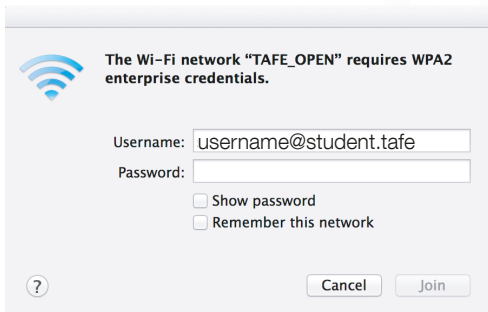

2. Enter your network details and click **Join**